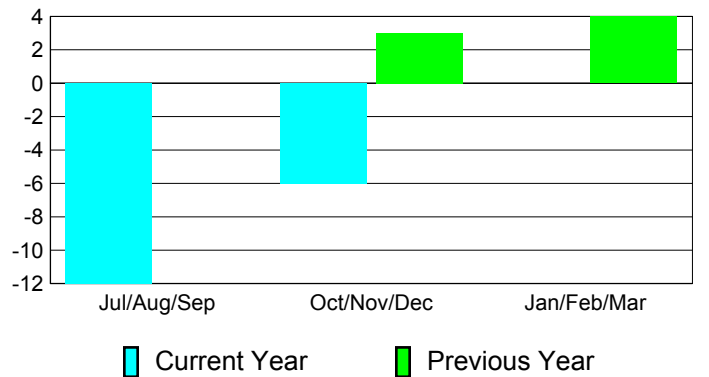

Membership Results 2010-2011

Goal, New, Dropped, Gain/Loss

Comparison of Club Gain/Loss

Current Year Compared to the Previous Year

Comparison of Membership Gain/Loss

Current Year Compared to the Previous Year

YTD Status Quo Clubs 2010-2011

Status Quo Clubs Compared to Status Quo Members

Gender Comparison 2010-2011

Jul/Aug/Sep

Oct/Nov/Dec

Jan/Feb/Mar

Male

Female