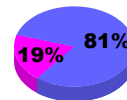

Membership Results 2010-2011

Goal, New, Dropped, Gain/Loss

Comparison of Club Gain/Loss

Current Year Compared to the Previous Year

Comparison of Membership Gain/Loss

Current Year Compared to the Previous Year

YTD Status Quo Clubs 2010-2011

Status Quo Clubs Compared to Status Quo Members

Gender Comparison 2010-2011

Jul/Aug/Sep

Oct/Nov/Dec

Jan/Feb/Mar

Male

Female