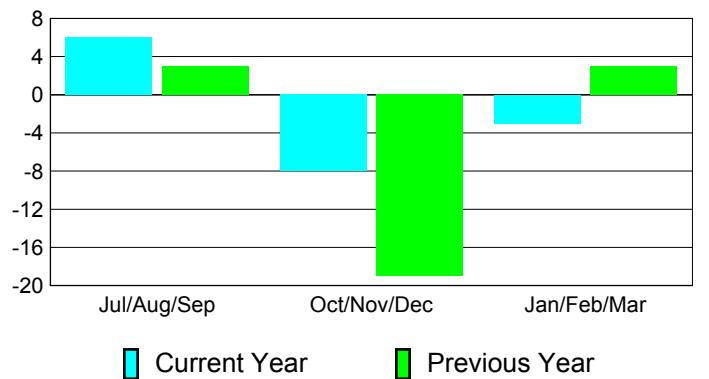

Club Results 2010-2011

Goal, New, Dropped, Gain/Loss

Comparison of Club Gain/Loss

Current Year Compared to the Previous Year

YTD Status Quo Clubs 2010-2011

Status Quo Clubs Compared to Status Quo Members

MEMBERSHIP

Membership Results
2010-2011

Membership
2009-2010

Month	Net Memb Goal	Actual New Memb	Actual Dropped Memb	Gain/Loss of Memb	Gain/Loss of Memb
Jul/Aug/Sep	20	10	-4	6	3
Oct/Nov/Dec	19	8	-16	-8	-19
Jan/Feb/Mar	13	14	-17	-3	3
Totals	52	32	-37	-5	-13

Membership Results 2010-2011

Goal, New, Dropped, Gain/Loss

Comparison of Membership Gain/Loss

Current Year Compared to the Previous Year

Gender Comparison 2010-2011

Jul/Aug/Sep

Oct/Nov/Dec

Jan/Feb/Mar