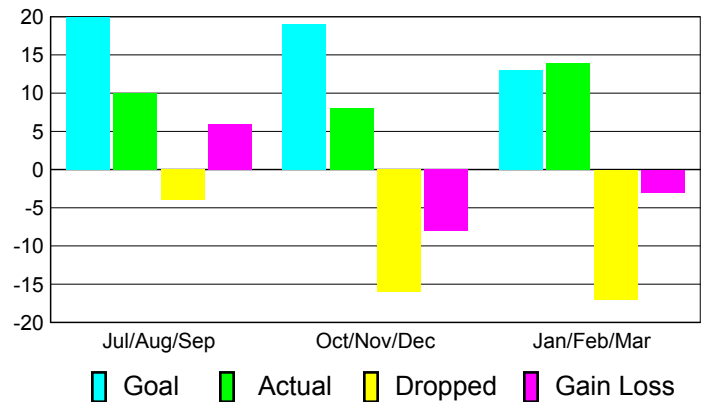

Membership Results 2010-2011

Goal, New, Dropped, Gain/Loss

Comparison of Membership Gain/Loss

Current Year Compared to the Previous Year