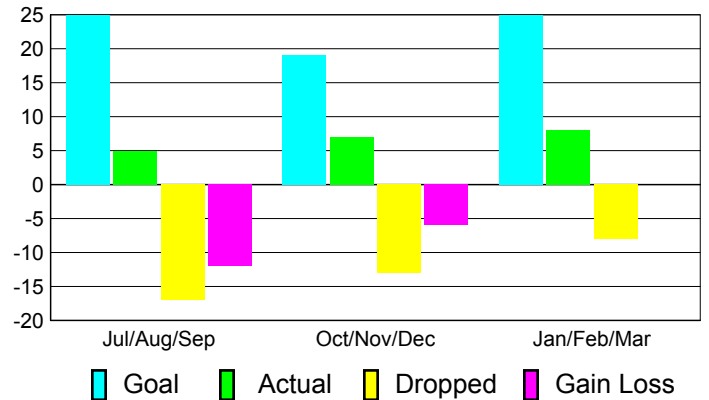

Club Results 2010-2011

Goal, New, Dropped, Gain/Loss

MEMBERSHIP

**Membership Results
2010-2011**

**Membership
2009-2010**

Month	Net Memb Goal	Actual New Memb	Actual Dropped Memb	Gain/Loss of Memb	Gain/Loss of Memb
Jul/Aug/Sep	25	5	-17	-12	0
Oct/Nov/Dec	19	7	-13	-6	3
Jan/Feb/Mar	25	8	-8	0	4
Totals	69	20	-38	-18	7

Membership Results 2010-2011

Goal, New, Dropped, Gain/Loss

Comparison of Club Gain/Loss

Current Year Compared to the Previous Year

Comparison of Membership Gain/Loss

Current Year Compared to the Previous Year

YTD Status Quo Clubs 2010-2011

Status Quo Clubs Compared to Status Quo Members

Gender Comparison 2010-2011

Jul/Aug/Sep

Oct/Nov/Dec

Jan/Feb/Mar

Male

Female